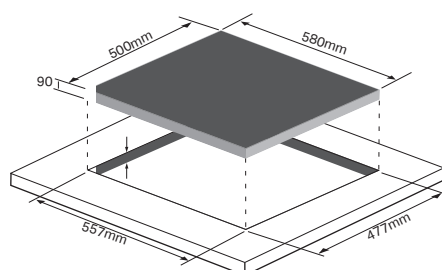

MGB60X

Gas Hob

Specification

4 Gas Burners
Rotary Controls - Side

Enamel Pan Supports
Auto Ignition

Zones	4
Controls	Side Rotary Controls
Power	8000W
Features	Side Control, Flame Failure Protection, LPG Jets included.
Colour	Stainless Steel
Dimensions	H90 W580 D500mm
Cut Out Dimensions	W557 D477mm
Net/Gross Weight	7.0/8.5Kg
Guarantee	2 Year Parts and Labour Guarantee