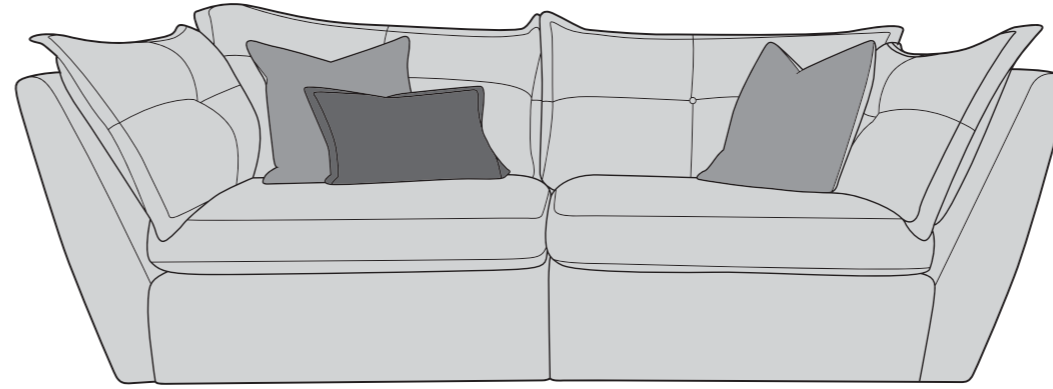

20/06/2023

SULLY COVER GUIDE: STANDARD BACK ONLY

Please use this guide when ordering the following pieces to clarify cover options.

4 Seater Modular (4ML + 4MR = 4MD)

3 Seater Modular (3ML + 3MR = 3MD)

Love Chair (LOV)

 **COVER 1**
(BODY)

 **COVER 2**
(SCATTER)

 **COVER 3**
(BOLSTER)

Scatter Cushions

Front = Cover 2
Back = Cover 1

Bolster Cushion

Flanged Edge
Front = Cover 3
Back = Cover 1

SUGGESTED ACCENT PIECES

Sully Footstool (FST)

SULLY DIMENSIONS (CM)

AVAILABLE PIECES	HEIGHT 1	WIDTH 2	DEPTH 3	SEAT HEIGHT 4	SEAT DEPTH 5	SEAT WIDTH 6	ACCESS DIAGONAL 7	OUTBACK HEIGHT 8	ARM HEIGHT 9	WEIGHT (KG)	SCATTER CUSHIONS
4 SEATER MODULAR SOFA (4MD)	89	264	110	48	73	182	275	76	76	96	3 (2 SCATTERS, 1 BOLSTER)
3 SEATER MODULAR SOFA (3MD)	89	225	110	48	73	143	268	76	76	88	3 (2 SCATTERS, 1 BOLSTER)
4ML/4MR UNIT	89	132	110	48	73	91	136	76	76	48	1 SCATTER / 1 SCATTER and 1 BOLSTER
3ML/3MR UNIT	89	112.5	110	48	73	81	164	76	76	44	1 SCATTER / 1 SCATTER and 1 BOLSTER
LOVE CHAIR (LOV)	89	164	110	48	73	77	183	76	76	59.5	1 (1 SCATTER)
ACCENT PIECES											
SULLY FOOTSTOOL (FST)	52	106	89	N/A	N/A	N/A	138	N/A	N/A	26.5	N/A

* Featherflex seat interior.

* Sumptuous feather filled arm pads for added comfort. 

* Feather filled scatters included. 

* Serpentine seat springs & silent wire.

* Elasticated back webbing.

DIMENSION GUIDE