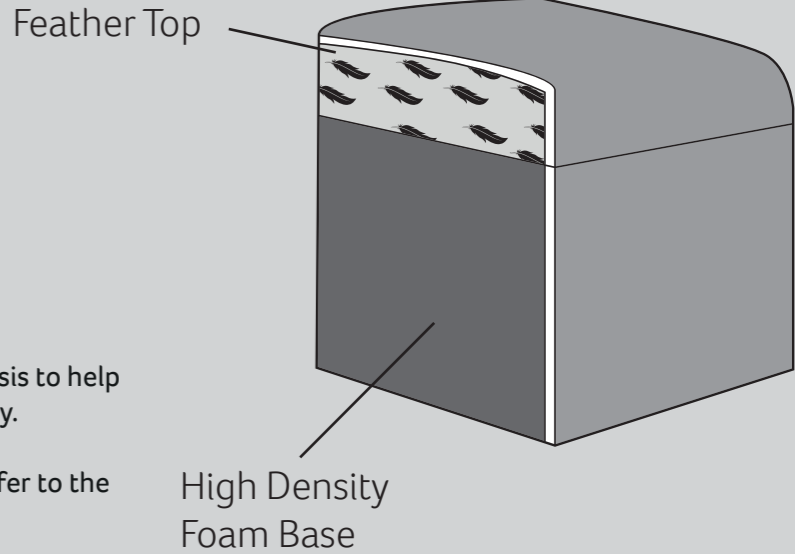

CARE GUIDE

Featherflex seat cushions should be plumped up on a regular basis to help maintain the aesthetical appeal and longevity of your upholstery.

For further information on maintaining your furniture please refer to the care guide located under the seat platform.