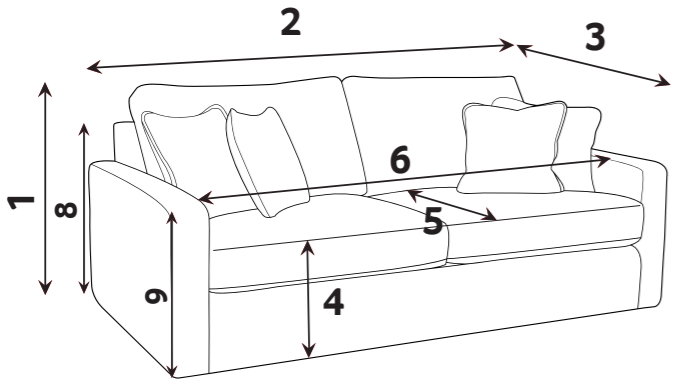

Sully Footstool (FST)

SULLY DIMENSIONS (CM)

AVAILABLE PIECES	HEIGHT 1	WIDTH 2	DEPTH 3	SEAT HEIGHT 4	SEAT DEPTH 5	SEAT WIDTH 6	ACCESS DIAGONAL 7	OUTBACK HEIGHT 8	ARM HEIGHT 9	WEIGHT (KG)	SCATTER CUSHIONS
4 SEATER MODULAR SOFA (4MD)	89	264	110	48	73	182	275	76	76	96	3 (2 SCATTERS, 1 BOLSTER)
3 SEATER MODULAR SOFA (3MD)	89	225	110	48	73	143	268	76	76	88	3 (2 SCATTERS, 1 BOLSTER)
4ML/4MR UNIT	89	132	110	48	73	91	136	76	76	48	1 SCATTER / 1 SCATTER and 1 BOLSTER
3ML/3MR UNIT	89	112.5	110	48	73	81	164	76	76	44	1 SCATTER / 1 SCATTER and 1 BOLSTER
LOVE CHAIR (LOV)	89	164	110	48	73	77	183	76	76	59.5	1 (1 SCATTER)
ACCENT PIECES											
SULLY FOOTSTOOL (FST)	52	106	89	N/A	N/A	N/A	138	N/A	N/A	26.5	N/A

* Featherflex seat interior.

* Sumptuous feather filled arm pads for added comfort. 

* Feather filled scatters included. 

* Serpentine seat springs & silent wire.

* Elasticated back webbing.

DIMENSION GUIDE

- 1 - HEIGHT
- 2 - WIDTH
- 3 - DEPTH
- 4 - SEAT HEIGHT
- 5 - SEAT DEPTH (STD & PILLOW)
- 6 - SEAT WIDTH
- 7 - DIAGONAL ACCESS
- 8 - OUTBACK HEIGHT
- 9 - ARM HEIGHT

Illustrations used for reference only.