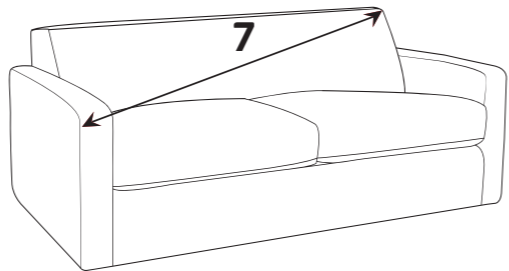

SULLY DIMENSIONS (CM)

AVAILABLE PIECES	HEIGHT 1	WIDTH 2	DEPTH 3	SEAT HEIGHT 4	SEAT DEPTH 5	SEAT WIDTH 6	ACCESS DIAGONAL 7	OUTBACK HEIGHT 8	ARM HEIGHT 9	WEIGHT (KG)	SCATTER CUSHIONS
4 SEATER MODULAR SOFA (4MD)	89	264	110	48	73	182	275	76	76	96	3 (2 SCATTERS, 1 BOLSTER)
3 SEATER MODULAR SOFA (3MD)	89	225	110	48	73	143	268	76	76	88	3 (2 SCATTERS, 1 BOLSTER)
4ML/4MR UNIT	89	132	110	48	73	91	136	76	76	48	1 SCATTER / 1 SCATTER and 1 BOLSTER
3ML/3MR UNIT	89	112.5	110	48	73	81	164	76	76	44	1 SCATTER / 1 SCATTER and 1 BOLSTER
LOVE CHAIR (LOV)	89	164	110	48	73	77	183	76	76	59.5	1 (1 SCATTER)
ACCENT PIECES											
SULLY FOOTSTOOL (FST)	52	106	89	N/A	N/A	N/A	138	N/A	N/A	26.5	N/A

* Hardwood & composite board frame.

* Dowelled, screwed, glued & stapled joinery.

* Both 4 & 3 seater modular sofas can only be supplied as complete units (4MD & 3MD)

* Fibre filled backs for added comfort.

* Featherflex seat interior.

* Sumptuous feather filled arm pads for added comfort.

* Feather filled scatters included.

* Serpentine seat springs & silent wire.

* Elasticated back webbing.

DIMENSION GUIDE

- 1 - HEIGHT
- 2 - WIDTH
- 3 - DEPTH
- 4 - SEAT HEIGHT
- 5 - SEAT DEPTH (STD & PILLOW)
- 6 - SEAT WIDTH
- 7 - DIAGONAL ACCESS
- 8 - OUTBACK HEIGHT
- 9 - ARM HEIGHT

Illustrations used for reference only.

Check the diagonal access dimension to ensure furniture will fit in your home.

CARE GUIDE

Featherflex seat cushions should be plumped up on a regular basis to help maintain the aesthetical appeal and longevity of your upholstery.

For further information on maintaining your furniture please refer to the care guide located under the seat platform.

Please note : All dimension are approximate. Allow tolerance of +/- 2.5cm.

Wood is a natural product and will vary in shade/colour from item to item. Feet may require fitting.