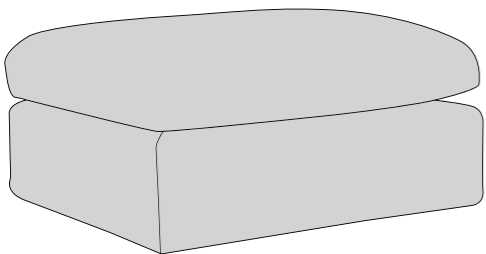

20/06/2023

SULLY COVER GUIDE: STANDARD BACK ONLY

Please use this guide when ordering the following pieces to clarify cover options.

4 Seater Modular (4ML + 4MR = 4MD)

3 Seater Modular (3ML + 3MR = 3MD)

Love Chair (LOV)

 **COVER 1**
(BODY)

 **COVER 2**
(SCATTER)

 **COVER 3**
(BOLSTER)

Scatter Cushions

Front = Cover 2
Back = Cover 1

Bolster Cushion

Flanged Edge
Front = Cover 3
Back = Cover 1

SUGGESTED ACCENT PIECES

Sully Footstool (FST)

SULLY DIMENSIONS (CM)

AVAILABLE PIECES	HEIGHT 1	WIDTH 2	DEPTH 3	SEAT HEIGHT 4	SEAT DEPTH 5	SEAT WIDTH 6	ACCESS DIAGONAL 7	OUTBACK HEIGHT 8	ARM HEIGHT 9	WEIGHT (KG)	SCATTER CUSHIONS
4 SEATER MODULAR SOFA (4MD)	89	264	110	48	73	182	275	76	76	96	3 (2 SCATTERS, 1 BOLSTER)
3 SEATER MODULAR SOFA (3MD)	89	225	110	48	73	143	268	76	76	88	3 (2 SCATTERS, 1 BOLSTER)
4ML/4MR UNIT	89	132	110	48	73	91	136	76	76	48	1 SCATTER / 1 SCATTER and 1 BOLSTER
3ML/3MR UNIT	89	112.5	110	48	73	81	164	76	76	44	1 SCATTER / 1 SCATTER and 1 BOLSTER
LOVE CHAIR (LOV)	89	164	110	48	73	77	183	76	76	59.5	1 (1 SCATTER)
ACCENT PIECES											
SULLY FOOTSTOOL (FST)	52	106	89	N/A	N/A	N/A	138	N/A	N/A	26.5	N/A