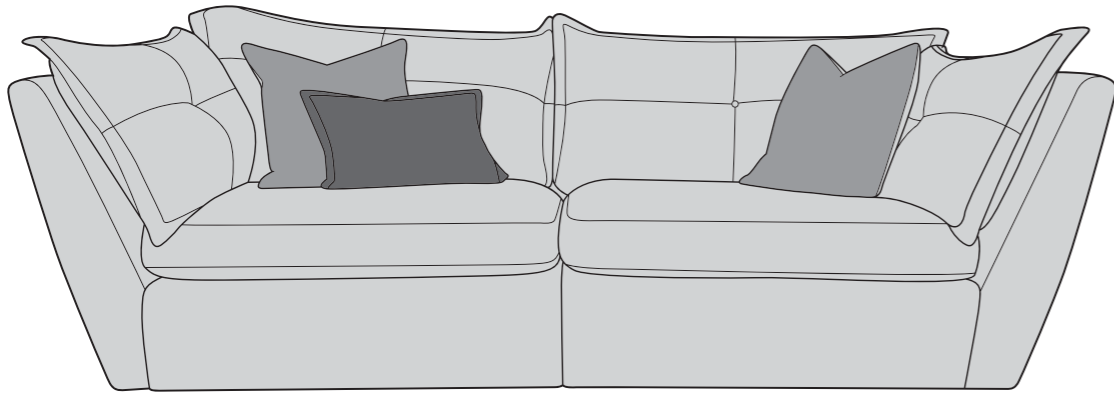

20/06/2023

SULLY COVER GUIDE: STANDARD BACK ONLY

Please use this guide when ordering the following pieces to clarify cover options.

4 Seater Modular (4ML + 4MR = 4MD)

3 Seater Modular (3ML + 3MR = 3MD)

Love Chair (LOV)

 **COVER 1**
(BODY)

 **COVER 2**
(SCATTER)

 **COVER 3**
(BOLSTER)

Scatter Cushions

Front = Cover 2
Back = Cover 1

Bolster Cushion

Flanged Edge
Front = Cover 3
Back = Cover 1

SUGGESTED ACCENT PIECES

Sully Footstool (FST)

SULLY DIMENSIONS (CM)

AVAILABLE PIECES	HEIGHT 1	WIDTH 2	DEPTH 3	SEAT HEIGHT 4	SEAT DEPTH 5	SEAT WIDTH 6	ACCESS DIAGONAL 7	OUTBACK HEIGHT 8	ARM HEIGHT 9	WEIGHT (KG)	SCATTER CUSHIONS
4 SEATER MODULAR SOFA (4MD)	89	264	110	48	73	182	275	76	76	96	3 (2 SCATTERS, 1 BOLSTER)
3 SEATER MODULAR SOFA (3MD)	89	225	110	48	73	143	268	76	76	88	3 (2 SCATTERS, 1 BOLSTER)
4ML/4MR UNIT	89	132	110	48	73	91	136	76	76	48	1 SCATTER / 1 SCATTER and 1 BOLSTER
3ML/3MR UNIT	89	112.5	110	48	73	81	164	76	76	44	1 SCATTER / 1 SCATTER and 1 BOLSTER
LOVE CHAIR (LOV)	89	164	110	48	73	77	183	76	76	59.5	1 (1 SCATTER)
ACCENT PIECES											
SULLY FOOTSTOOL (FST)	52	106	89	N/A	N/A	N/A	138	N/A	N/A	26.5	N/A

* Featherflex seat interior.

* Sumptuous feather filled arm pads for added comfort. 

* Feather filled scatters included. 

* Serpentine seat springs & silent wire.

* Elasticated back webbing.

DIMENSION GUIDE