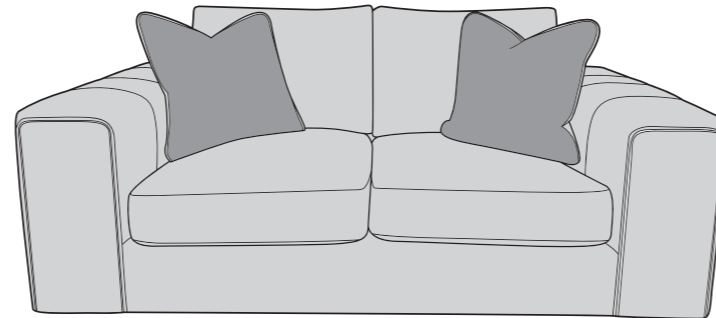

Please use this guide when ordering the following pieces to clarify cover options.

Corner Group (LH2,COR,RH2)

Corner Group (LH1,COR,RH1)

Corner Group (LH2,COR,RH1)

Corner Group (LH1,COR,RH2)

Armless Unit (ALU)

3 Seater Sofa (3ST)

2 Seater Sofa (2ST)

Love Chair (LOV)

Scatter Cushions

Front = Cover 2
Piping = Cover 1
Back = Cover 1

Bolster Cushion

Front = Cover 3
Back = Cover 3

SUGGESTED ACCENT PIECES

Illustrations used for reference only.

Check the diagonal access dimension to ensure furniture will fit in your home.

Ultimate-Flex

A high loft, high density foam inner seat interior surrounded by a dacron wrap that provides both comfort and support.