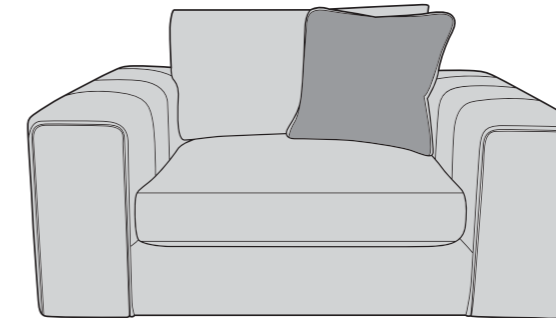

Please use this guide when ordering the following pieces to clarify cover options.

Corner Group (LH2,COR,RH2)

Corner Group (LH1,COR,RH1)

Corner Group (LH2,COR,RH1)

Corner Group (LH1,COR,RH2)

Armless Unit (ALU)

3 Seater Sofa (3ST)

2 Seater Sofa (2ST)

Love Chair (LOV)

Scatter Cushions

Front = Cover 2
Piping = Cover 1
Back = Cover 1

Bolster Cushion

Front = Cover 3
Back = Cover 3

SUGGESTED ACCENT PIECES

Nora Accent Chair (ACH)

Arc Round Footstool (FST)

HADLEY DIMENSIONS (CM)

AVAILABLE PIECES	HEIGHT 1	WIDTH 2	DEPTH 3	SEAT HEIGHT 4	SEAT DEPTH 5	SEAT WIDTH 6	ACCESS DIAGONAL 7	OUTBACK HEIGHT 8	ARM HEIGHT 9	WEIGHT (KG)	SCATTER CUSHION NO.
LH2, COR, RH2 CORNER GROUP	79	288	288	41	69	N/A	N/A	61	61	143.5	3 SCATTERS + 1 BOLSTER
LH2, COR, RH1 CORNER GROUP or LH1, COR, RH2 CORNER GROUP	79	288	213	41	69	N/A	N/A	61	61	128	3 SCATTERS + 1 BOLSTER
LH1, COR, RH1 CORNER GROUP	79	213	213	41	69	N/A	N/A	61	61	112.5	3 SCATTERS + 1 BOLSTER
LH2 / RH2 UNIT	79	184	111	41	69	151	212	61	61	55.5	1 SCATTER
LH1 / RH1 UNIT	79	109	111	41	69	76	149	61	61	40	1 SCATTER
CORNER UNIT (COR)	79	104	104	41	65	N/A	147	61	N/A	32.5	1 SCATTER + 1 BOLSTER
ARMLESS UNIT (ALU)	79	79	111	41	69	N/A	134	61	N/A	23	N/A
3 SEATER SOFA (3ST)											
3 SEATER SOFA (3ST)	79	214	111	41	69	149	232	61	61	70	2 SCATTERS
2 SEATER SOFA (2ST)											
2 SEATER SOFA (2ST)	79	194	111	41	69	129	216	61	61	64	2 SCATTERS
LOVE CHAIR (LOV)											
LOVE CHAIR (LOV)	79	151	111	41	69	88	180	61	61	59	1 SCATTER
ACCENT PIECES											
NORA ACCENT CHAIR											
NORA ACCENT CHAIR	75	82	85	45	61	47	93	N/A	67	18.5	1
ARC ROUND FOOTSTOOL (FST)											
ARC ROUND FOOTSTOOL (FST)	33	97	97	N/A	N/A	N/A	N/A	N/A	N/A	22	N/A

Illustrations used for reference only.

Check the diagonal access dimension to ensure furniture will fit in your home.

Ultimate-Flex

A high loft, high density foam inner seat interior surrounded by a dacron wrap that provides both comfort and support.