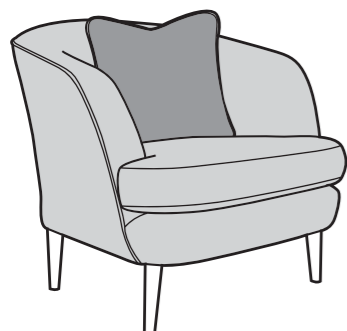

Please use this guide when ordering the following pieces to clarify cover options.

Corner Group (LH2,COR,RH2)

Corner Group (LH1,COR,RH1)

Corner Group (LH2,COR,RH1)

Corner Group (LH1,COR,RH2)

Armless Unit (ALU)

3 Seater Sofa (3ST)

2 Seater Sofa (2ST)

Love Chair (LOV)

Scatter Cushions

Front = Cover 2
Piping = Cover 1
Back = Cover 1

Bolster Cushion

Front = Cover 3
Back = Cover 3

SUGGESTED ACCENT PIECES

Nora Accent Chair (ACH)

Arc Round Footstool (FST)

HADLEY DIMENSIONS (CM)

AVAILABLE PIECES	HEIGHT 1	WIDTH 2	DEPTH 3	SEAT HEIGHT 4	SEAT DEPTH 5	SEAT WIDTH 6	ACCESS DIAGONAL 7	OUTBACK HEIGHT 8	ARM HEIGHT 9	WEIGHT (KG)	SCATTER CUSHION NO.
LH2, COR, RH2 CORNER GROUP	79	288	288	41	69	N/A	N/A	61	61	143.5	3 SCATTERS + 1 BOLSTER
LH2, COR, RH1 CORNER GROUP or LH1, COR, RH2 CORNER GROUP	79	288	213	41	69	N/A	N/A	61	61	128	3 SCATTERS + 1 BOLSTER
LH1, COR, RH1 CORNER GROUP	79	213	213	41	69	N/A	N/A	61	61	112.5	3 SCATTERS + 1 BOLSTER
LH2 / RH2 UNIT	79	184	111	41	69	151	212	61	61	55.5	1 SCATTER
LH1 / RH1 UNIT	79	109	111	41	69	76	149	61	61	40	1 SCATTER
CORNER UNIT (COR)	79	104	104	41	65	N/A	147	61	N/A	32.5	1 SCATTER + 1 BOLSTER
ARMLESS UNIT (ALU)	79	79	111	41	69	N/A	134	61	N/A	23	N/A
3 SEATER SOFA (3ST)											
3 SEATER SOFA (3ST)	79	214	111	41	69	149	232	61	61	70	2 SCATTERS
2 SEATER SOFA (2ST)											
2 SEATER SOFA (2ST)	79	194	111	41	69	129	216	61	61	64	2 SCATTERS
LOVE CHAIR (LOV)											
LOVE CHAIR (LOV)	79	151	111	41	69	88	180	61	61	59	1 SCATTER
ACCENT PIECES											
NORA ACCENT CHAIR											
NORA ACCENT CHAIR	75	82	85	45	61	47	93	N/A	67	18.5	1
ARC ROUND FOOTSTOOL (FST)											
ARC ROUND FOOTSTOOL (FST)	33	97	97	N/A	N/A	N/A	N/A	N/A	N/A	22	N/A