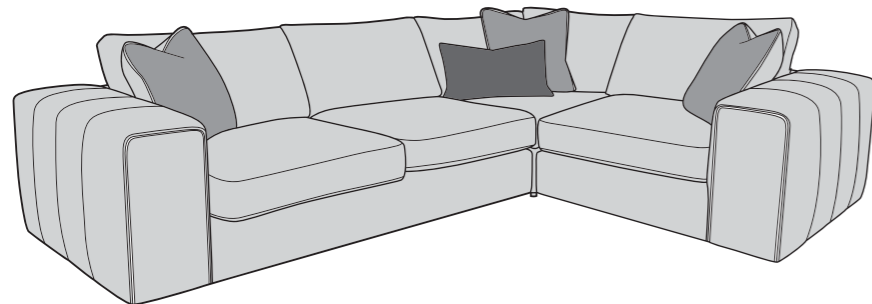

Please use this guide when ordering the following pieces to clarify cover options.

Corner Group (LH2,COR,RH2)

Corner Group (LH1,COR,RH1)

Corner Group (LH2,COR,RH1)

Corner Group (LH1,COR,RH2)

Armless Unit (ALU)

3 Seater Sofa (3ST)

2 Seater Sofa (2ST)

Love Chair (LOV)

Scatter Cushions

Front = Cover 2
Piping = Cover 1
Back = Cover 1

Bolster Cushion

Front = Cover 3
Back = Cover 3

SUGGESTED ACCENT PIECES

Illustrations used for reference only.

Check the diagonal access dimension to ensure furniture will fit in your home.

Ultimate-Flex

A high loft, high density foam inner seat interior surrounded by a dacron wrap that provides both comfort and support.