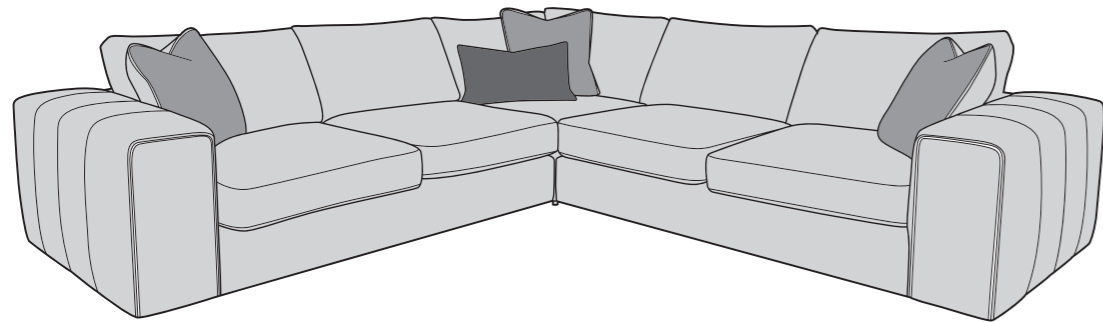

Please use this guide when ordering the following pieces to clarify cover options.

Corner Group (LH2,COR,RH2)

Corner Group (LH1,COR,RH1)

Corner Group (LH2,COR,RH1)

Corner Group (LH1,COR,RH2)

Armless Unit (ALU)

3 Seater Sofa (3ST)

2 Seater Sofa (2ST)

Love Chair (LOV)

Scatter Cushions

Front = Cover 2
Piping = Cover 1
Back = Cover 1

Bolster Cushion

Front = Cover 3
Back = Cover 3

SUGGESTED ACCENT PIECES

Illustrations used for reference only.

Check the diagonal access dimension to ensure furniture will fit in your home.

Ultimate-Flex

A high loft, high density foam inner seat interior surrounded by a dacron wrap that provides both comfort and support.