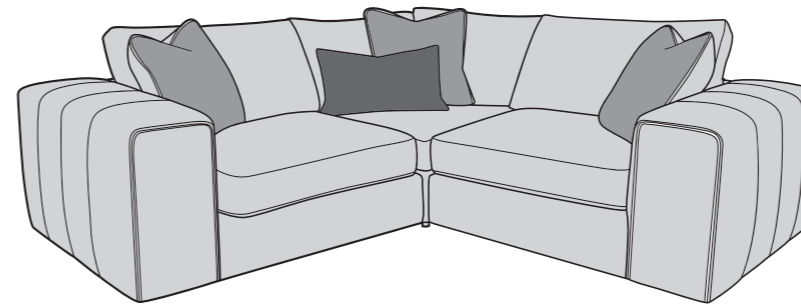

Please note that colour shadings can vary slightly from each roll of fabric.
We cannot guarantee a precise match to these samples or between cut lengths and upholstered goods.

17/10/2023

HADLEY COVER GUIDE: STANDARD BACK ONLY

Please use this guide when ordering the following pieces to clarify cover options.

Corner Group (LH2,COR,RH2)

Corner Group (LH1,COR,RH1)

Corner Group (LH2,COR,RH1)

Corner Group (LH1,COR,RH2)

Armless Unit (ALU)

3 Seater Sofa (3ST)

2 Seater Sofa (2ST)

Love Chair (LOV)

Scatter Cushions

Front = Cover 2
Piping = Cover 1
Back = Cover 1

Bolster Cushion

Front = Cover 3
Back = Cover 3

SUGGESTED ACCENT PIECES

Illustrations used for reference only.

Check the diagonal access dimension to ensure furniture will fit in your home.

Ultimate-Flex

A high loft, high density foam inner seat interior surrounded by a dacron wrap that provides both comfort and support.