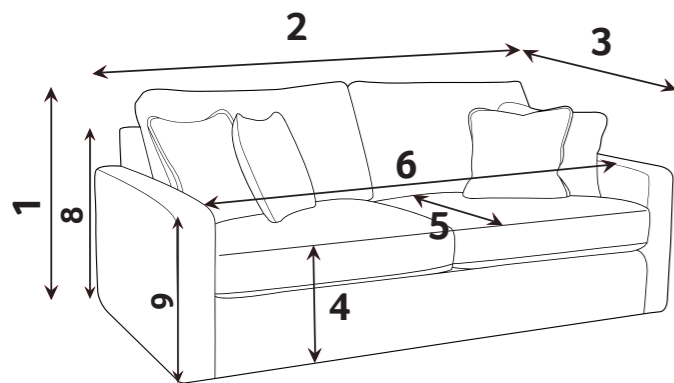

Nora Accent Chair (ACH)

Arc Round Footstool (FST)

HADLEY DIMENSIONS (CM)

AVAILABLE PIECES	HEIGHT 1	WIDTH 2	DEPTH 3	SEAT HEIGHT 4	SEAT DEPTH 5	SEAT WIDTH 6	ACCESS DIAGONAL 7	OUTBACK HEIGHT 8	ARM HEIGHT 9	WEIGHT (KG)	SCATTER CUSHION NO.
LH2, COR, RH2 CORNER GROUP	79	288	288	41	69	N/A	N/A	61	61	143.5	3 SCATTERS + 1 BOLSTER
LH2, COR, RH1 CORNER GROUP or LH1, COR, RH2 CORNER GROUP	79	288	213	41	69	N/A	N/A	61	61	128	3 SCATTERS + 1 BOLSTER
LH1, COR, RH1 CORNER GROUP	79	213	213	41	69	N/A	N/A	61	61	112.5	3 SCATTERS + 1 BOLSTER
LH2 / RH2 UNIT	79	184	111	41	69	151	212	61	61	55.5	1 SCATTER
LH1 / RH1 UNIT	79	109	111	41	69	76	149	61	61	40	1 SCATTER
CORNER UNIT (COR)	79	104	104	41	65	N/A	147	61	N/A	32.5	1 SCATTER + 1 BOLSTER
ARMLESS UNIT (ALU)	79	79	111	41	69	N/A	134	61	N/A	23	N/A
3 SEATER SOFA (3ST)											
3 SEATER SOFA (3ST)	79	214	111	41	69	149	232	61	61	70	2 SCATTERS
2 SEATER SOFA (2ST)											
2 SEATER SOFA (2ST)	79	194	111	41	69	129	216	61	61	64	2 SCATTERS
LOVE CHAIR (LOV)											
LOVE CHAIR (LOV)	79	151	111	41	69	88	180	61	61	59	1 SCATTER
ACCENT PIECES											
NORA ACCENT CHAIR											
NORA ACCENT CHAIR	75	82	85	45	61	47	93	N/A	67	18.5	1
ARC ROUND FOOTSTOOL (FST)											
ARC ROUND FOOTSTOOL (FST)	33	97	97	N/A	N/A	N/A	N/A	N/A	N/A	22	N/A

* Elasticated back webbing.

* Available with or without Gold / Chrome / Black trim

* Feather filled scatters and bolsters included. 

DIMENSION GUIDE

- 1 - HEIGHT
- 2 - WIDTH
- 3 - DEPTH
- 4 - SEAT HEIGHT
- 5 - SEAT DEPTH (STD & PILLOW)
- 6 - SEAT WIDTH
- 7 - DIAGONAL ACCESS
- 8 - OUTBACK HEIGHT
- 9 - ARM HEIGHT