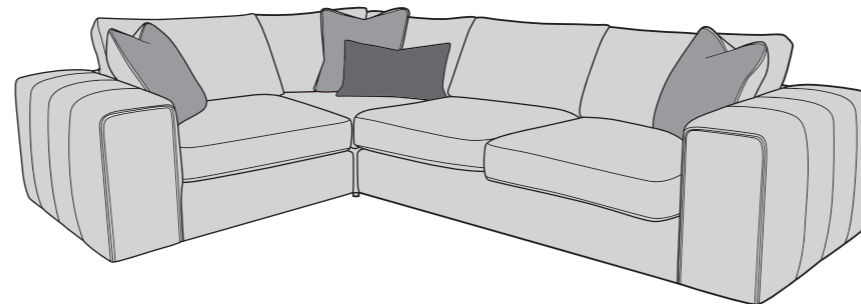

Please use this guide when ordering the following pieces to clarify cover options.

Corner Group (LH2,COR,RH2)

Corner Group (LH1,COR,RH1)

Corner Group (LH2,COR,RH1)

Corner Group (LH1,COR,RH2)

Armless Unit (ALU)

3 Seater Sofa (3ST)

2 Seater Sofa (2ST)

Love Chair (LOV)

Scatter Cushions

Front = Cover 2
Piping = Cover 1
Back = Cover 1

Bolster Cushion

Front = Cover 3
Back = Cover 3

SUGGESTED ACCENT PIECES

Illustrations used for reference only.

Check the diagonal access dimension to ensure furniture will fit in your home.

Ultimate-Flex

A high loft, high density foam inner seat interior surrounded by a dacron wrap that provides both comfort and support.