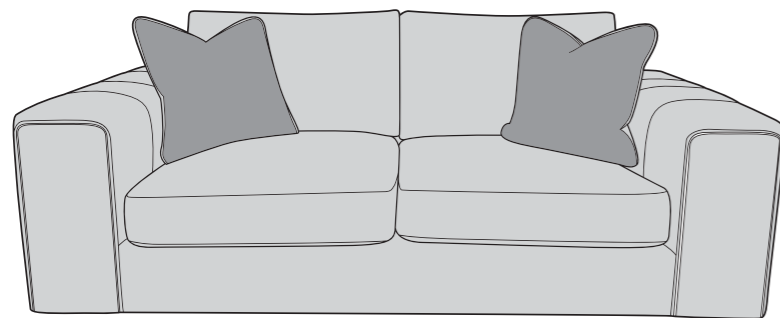

Please use this guide when ordering the following pieces to clarify cover options.

Corner Group (LH2,COR,RH2)

Corner Group (LH1,COR,RH1)

Corner Group (LH2,COR,RH1)

Corner Group (LH1,COR,RH2)

Armless Unit (ALU)

3 Seater Sofa (3ST)

2 Seater Sofa (2ST)

Love Chair (LOV)

Scatter Cushions

Front = Cover 2
Piping = Cover 1
Back = Cover 1

Bolster Cushion

Front = Cover 3
Back = Cover 3

SUGGESTED ACCENT PIECES

Illustrations used for reference only.

Check the diagonal access dimension to ensure furniture will fit in your home.

Ultimate-Flex

A high loft, high density foam inner seat interior surrounded by a dacron wrap that provides both comfort and support.