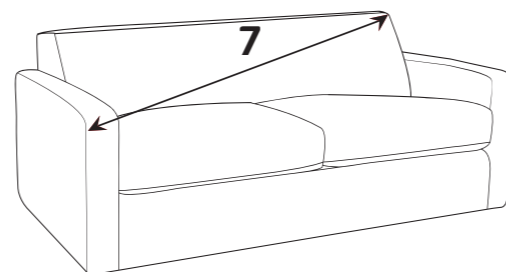

Nora Accent Chair (ACH)

Arc Round Footstool (FST)

HADLEY DIMENSIONS (CM)

AVAILABLE PIECES	HEIGHT 1	WIDTH 2	DEPTH 3	SEAT HEIGHT 4	SEAT DEPTH 5	SEAT WIDTH 6	ACCESS DIAGONAL 7	OUTBACK HEIGHT 8	ARM HEIGHT 9	WEIGHT (KG)	SCATTER CUSHION NO.
LH2, COR, RH2 CORNER GROUP	79	288	288	41	69	N/A	N/A	61	61	143.5	3 SCATTERS + 1 BOLSTER
LH2, COR, RH1 CORNER GROUP or LH1, COR, RH2 CORNER GROUP	79	288	213	41	69	N/A	N/A	61	61	128	3 SCATTERS + 1 BOLSTER
LH1, COR, RH1 CORNER GROUP	79	213	213	41	69	N/A	N/A	61	61	112.5	3 SCATTERS + 1 BOLSTER
LH2 / RH2 UNIT	79	184	111	41	69	151	212	61	61	55.5	1 SCATTER
LH1 / RH1 UNIT	79	109	111	41	69	76	149	61	61	40	1 SCATTER
CORNER UNIT (COR)	79	104	104	41	65	N/A	147	61	N/A	32.5	1 SCATTER + 1 BOLSTER
ARMLESS UNIT (ALU)	79	79	111	41	69	N/A	134	61	N/A	23	N/A
3 SEATER SOFA (3ST)											
3 SEATER SOFA (3ST)	79	214	111	41	69	149	232	61	61	70	2 SCATTERS
2 SEATER SOFA (2ST)											
2 SEATER SOFA (2ST)	79	194	111	41	69	129	216	61	61	64	2 SCATTERS
LOVE CHAIR (LOV)											
LOVE CHAIR (LOV)	79	151	111	41	69	88	180	61	61	59	1 SCATTER
ACCENT PIECES											
NORA ACCENT CHAIR											
NORA ACCENT CHAIR	75	82	85	45	61	47	93	N/A	67	18.5	1
ARC ROUND FOOTSTOOL (FST)											
ARC ROUND FOOTSTOOL (FST)	33	97	97	N/A	N/A	N/A	N/A	N/A	N/A	22	N/A

* Elasticated back webbing.

* Available with or without Gold / Chrome / Black trim

* Feather filled scatters and bolsters included. 

DIMENSION GUIDE

- 1 - HEIGHT
- 2 - WIDTH
- 3 - DEPTH
- 4 - SEAT HEIGHT
- 5 - SEAT DEPTH (STD & PILLOW)
- 6 - SEAT WIDTH
- 7 - DIAGONAL ACCESS
- 8 - OUTBACK HEIGHT
- 9 - ARM HEIGHT

Illustrations used for reference only.

Check the diagonal access dimension to ensure furniture will fit in your home.

Ultimate-Flex

A high loft, high density foam inner seat interior surrounded by a dacron wrap that provides both comfort and support.