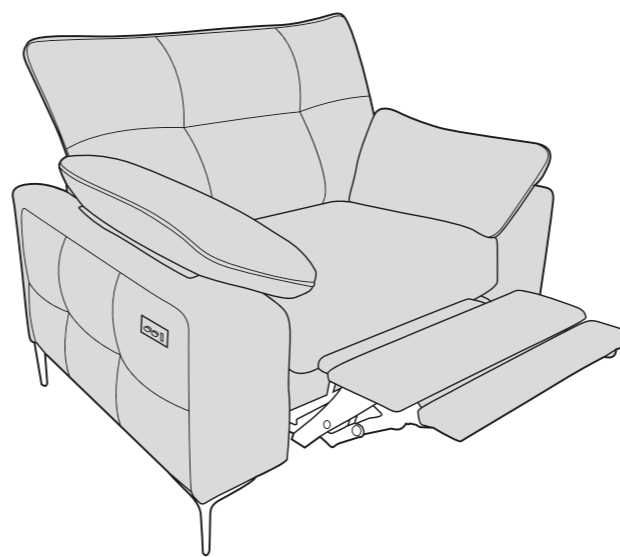

motion
lounger
motion made modern

DuoFlex

28/02/2024

ELSIE COVER GUIDE - STANDARD BACK - STATIC

Please use this guide when ordering the following pieces to clarify cover options.

3 Seater sofa - 3ST-S

2 Seater sofa - 2ST-S

Love Chair - LOV-S

Arm Chair 1ST-S

ELSIE COVER GUIDE - STANDARD BACK - MOTION LOUNGER

Please use this guide when ordering the following pieces to clarify cover options.

3 Seater Motion Lounger - 3LR-S

2 Seater Motion Lounger - 2LR-S

Love Chair Motion Lounger - LLR-S

Arm Chair Motion Lounger - 1LR-S

SUGGESTED ACCENT PIECE

Storage Footstool (FSS)

motion
lounger
motion made modern

ELSIE DIMENSIONS (CM)

EST = estimated weights

AVAILABLE PIECES	HEIGHT 1	WIDTH 2	DEPTH 3	SEAT HEIGHT 4	SEAT DEPTH 5	SEAT WIDTH 6	ACCESS DIAGONAL 7	OUTBACK HEIGHT 8	ARM HEIGHT 9	WEIGHT - MOTION LOUNGER(KG)	WEIGHT - STATIC (KG)
3 SEATER MOTION LOUNGER (3LR) / 3 SEATER SOFA (3ST)	96	213	98	56	57	143	229	79	60	93	62 (EST)
2 SEATER MOTION LOUNGER (2LR) / 2 SEATER SOFA (2ST)	96	180	98	56	57	112	200	79	60	85.5	58 (EST)
MOTION LOUNGER LOVE CHAIR (LLR) / LOVE CHAIR (LOV)	96	133	98	56	57	57	165	79	60	63 (EST)	51
MOTION LOUNGER ARMCHAIR (1LR) / ARMCHAIR (1ST)	96	117	98	56	57	46	152	79	60	57 (EST)	45 (EST)
ACCENT PIECES											
STORAGE FOOTSTOOL (FSS)	45	63	50	N/A	N/A	N/A	75	N/A	N/A	N/A	12.5

* Sumptuous feather filled arm pads for added comfort. 

* Motion Lounger features a built in USB/USB-C charging port.

* Serpentine seat springs & Silent Wire.

* Elasticated Back webbing.

DIMENSION GUIDE

Check the diagonal access dimension to ensure furniture will fit in your home.