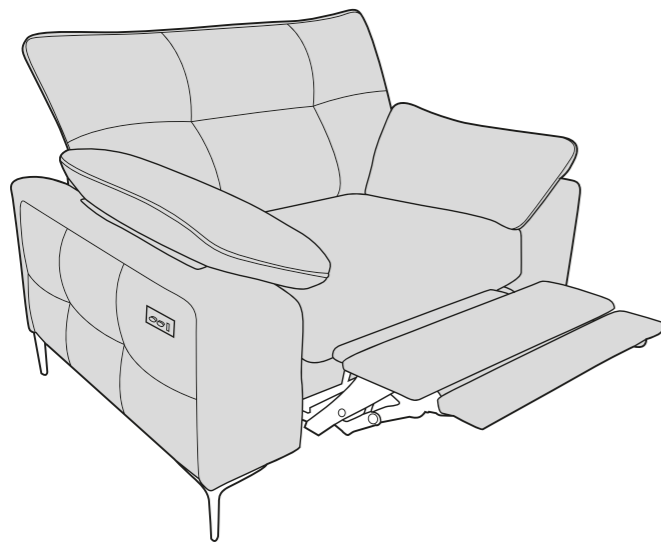

motion
lounger
motion made modern

DuoFlex

28/02/2024

ELSIE COVER GUIDE - STANDARD BACK - STATIC

Please use this guide when ordering the following pieces to clarify cover options.

3 Seater sofa - 3ST-S

2 Seater sofa - 2ST-S

Love Chair - LOV-S

Arm Chair 1ST-S

ELSIE COVER GUIDE - STANDARD BACK - MOTION LOUNGER

Please use this guide when ordering the following pieces to clarify cover options.

3 Seater Motion Lounger - 3LR-S

2 Seater Motion Lounger - 2LR-S

Love Chair Motion Lounger - LLR-S

Arm Chair Motion Lounger - 1LR-S

SUGGESTED ACCENT PIECE

Storage Footstool (FSS)

motion
lounger
motion made modern

ELSIE DIMENSIONS (CM)

EST = estimated weights

AVAILABLE PIECES	HEIGHT 1	WIDTH 2	DEPTH 3	SEAT HEIGHT 4	SEAT DEPTH 5	SEAT WIDTH 6	ACCESS DIAGONAL 7	OUTBACK HEIGHT 8	ARM HEIGHT 9	WEIGHT - MOTION LOUNGER(KG)	WEIGHT - STATIC (KG)
3 SEATER MOTION LOUNGER (3LR) / 3 SEATER SOFA (3ST)	96	213	98	56	57	143	229	79	60	93	62 (EST)
2 SEATER MOTION LOUNGER (2LR) / 2 SEATER SOFA (2ST)	96	180	98	56	57	112	200	79	60	85.5	58 (EST)
MOTION LOUNGER LOVE CHAIR (LLR) / LOVE CHAIR (LOV)	96	133	98	56	57	57	165	79	60	63 (EST)	51
MOTION LOUNGER ARMCHAIR (1LR) / ARMCHAIR (1ST)	96	117	98	56	57	46	152	79	60	57 (EST)	45 (EST)
ACCENT PIECES											
STORAGE FOOTSTOOL (FSS)	45	63	50	N/A	N/A	N/A	75	N/A	N/A	N/A	12.5

* Sumptuous feather filled arm pads for added comfort. 

* Motion Lounger features a built in USB/USB-C charging port.

* Serpentine seat springs & Silent Wire.

* Elasticated Back webbing.

DIMENSION GUIDE

Check the diagonal access dimension to ensure furniture will fit in your home.