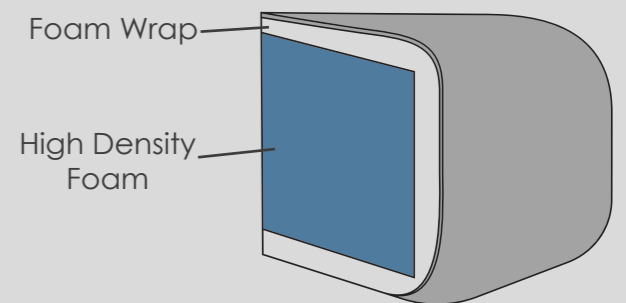

* Sumptuous feather filled arm pads for added comfort. 

* Motion Lounger features a built in USB/USB-C charging port.

* Serpentine seat springs & Silent Wire.

* Elasticated Back webbing.

DIMENSION GUIDE

Check the diagonal access dimension to ensure furniture will fit in your home.

1 - HEIGHT
2 - WIDTH

3 - DEPTH
4 - SEAT HEIGHT

5 - SEAT DEPTH (STD & PILLOW)
6 - SEAT WIDTH

7 - DIAGONAL ACCESS

Illustrations used for reference only.

Please note : All dimensions are approximate. Allow tolerance of +/- 2.5cm.

DuoFlex

A high density foam seat with a foam wrap. DuoFlex seat cushions are fully reversible.

CARE GUIDE

To improve the longevity of your hand-made furniture, we recommend turning cushions often to ensure even wear over time. For further information on maintaining your furniture, please refer to the Care Guide located under the seat platform.