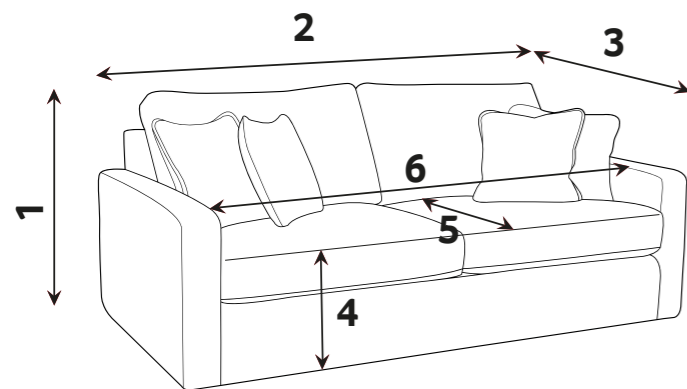

Love Chair Motion Lounger - LLR-S

Arm Chair Motion Lounger - 1LR-S

SUGGESTED ACCENT PIECE

Storage Footstool (FSS)

motion
lounger
motion made modern

ELSIE DIMENSIONS (CM)

EST = estimated weights

AVAILABLE PIECES	HEIGHT 1	WIDTH 2	DEPTH 3	SEAT HEIGHT 4	SEAT DEPTH 5	SEAT WIDTH 6	ACCESS DIAGONAL 7	OUTBACK HEIGHT 8	ARM HEIGHT 9	WEIGHT - MOTION LOUNGER(KG)	WEIGHT - STATIC (KG)
3 SEATER MOTION LOUNGER (3LR) / 3 SEATER SOFA (3ST)	96	213	98	56	57	143	229	79	60	93	62 (EST)
2 SEATER MOTION LOUNGER (2LR) / 2 SEATER SOFA (2ST)	96	180	98	56	57	112	200	79	60	85.5	58 (EST)
MOTION LOUNGER LOVE CHAIR (LLR) / LOVE CHAIR (LOV)	96	133	98	56	57	57	165	79	60	63 (EST)	51
MOTION LOUNGER ARMCHAIR (1LR) / ARMCHAIR (1ST)	96	117	98	56	57	46	152	79	60	57 (EST)	45 (EST)
ACCENT PIECES											
STORAGE FOOTSTOOL (FSS)	45	63	50	N/A	N/A	N/A	75	N/A	N/A	N/A	12.5

* Sumptuous feather filled arm pads for added comfort. 

* Motion Lounger features a built in USB/USB-C charging port.

* Serpentine seat springs & Silent Wire.

* Elasticated Back webbing.

DIMENSION GUIDE

Check the diagonal access dimension to ensure furniture will fit in your home.

1 - HEIGHT
2 - WIDTH

3 - DEPTH
4 - SEAT HEIGHT

5 - SEAT DEPTH (STD & PILLOW)
6 - SEAT WIDTH

7 - DIAGONAL ACCESS

Illustrations used for reference only.

Please note : All dimensions are approximate. Allow tolerance of +/- 2.5cm.