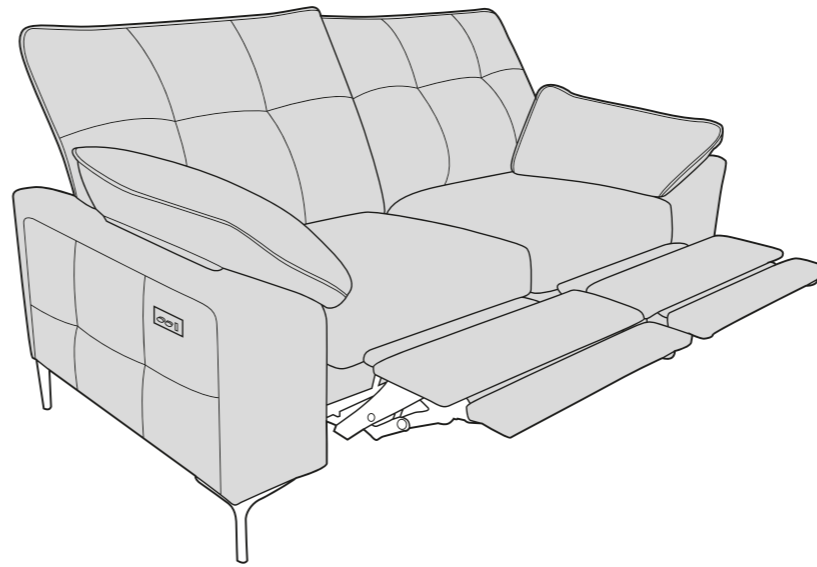

motion
lounger
motion made modern

DuoFlex

28/02/2024

ELSIE COVER GUIDE - STANDARD BACK - STATIC

Please use this guide when ordering the following pieces to clarify cover options.

3 Seater sofa - 3ST-S

2 Seater sofa - 2ST-S

Love Chair - LOV-S

Arm Chair 1ST-S

ELSIE COVER GUIDE - STANDARD BACK - MOTION LOUNGER

Please use this guide when ordering the following pieces to clarify cover options.

3 Seater Motion Lounger - 3LR-S

2 Seater Motion Lounger - 2LR-S

Love Chair Motion Lounger - LLR-S

Arm Chair Motion Lounger - 1LR-S

SUGGESTED ACCENT PIECE

Storage Footstool (FSS)

motion
lounger
motion made modern

ELSIE DIMENSIONS (CM)

EST = estimated weights

AVAILABLE PIECES	HEIGHT 1	WIDTH 2	DEPTH 3	SEAT HEIGHT 4	SEAT DEPTH 5	SEAT WIDTH 6	ACCESS DIAGONAL 7	OUTBACK HEIGHT 8	ARM HEIGHT 9	WEIGHT - MOTION LOUNGER(KG)	WEIGHT - STATIC (KG)
3 SEATER MOTION LOUNGER (3LR) / 3 SEATER SOFA (3ST)	96	213	98	56	57	143	229	79	60	93	62 (EST)
2 SEATER MOTION LOUNGER (2LR) / 2 SEATER SOFA (2ST)	96	180	98	56	57	112	200	79	60	85.5	58 (EST)
MOTION LOUNGER LOVE CHAIR (LLR) / LOVE CHAIR (LOV)	96	133	98	56	57	57	165	79	60	63 (EST)	51
MOTION LOUNGER ARMCHAIR (1LR) / ARMCHAIR (1ST)	96	117	98	56	57	46	152	79	60	57 (EST)	45 (EST)
ACCENT PIECES											
STORAGE FOOTSTOOL (FSS)	45	63	50	N/A	N/A	N/A	75	N/A	N/A	N/A	12.5

* Sumptuous feather filled arm pads for added comfort. 

* Motion Lounger features a built in USB/USB-C charging port.

* Serpentine seat springs & Silent Wire.

* Elasticated Back webbing.

DIMENSION GUIDE

Check the diagonal access dimension to ensure furniture will fit in your home.