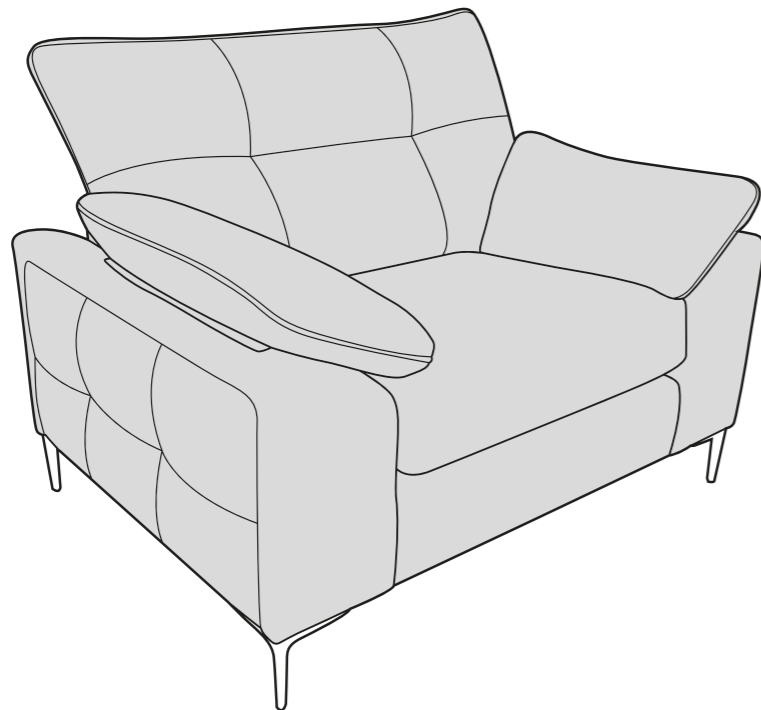

motion
lounger
motion made modern

DuoFlex

28/02/2024

ELSIE COVER GUIDE - STANDARD BACK - STATIC

Please use this guide when ordering the following pieces to clarify cover options.

3 Seater sofa - 3ST-S

2 Seater sofa - 2ST-S

Love Chair - LOV-S

Arm Chair 1ST-S

ELSIE COVER GUIDE - STANDARD BACK - MOTION LOUNGER

Please use this guide when ordering the following pieces to clarify cover options.

3 Seater Motion Lounger - 3LR-S

2 Seater Motion Lounger - 2LR-S

Love Chair Motion Lounger - LLR-S

Arm Chair Motion Lounger - 1LR-S

SUGGESTED ACCENT PIECE

Storage Footstool (FSS)

motion
lounger
motion made modern

ELSIE DIMENSIONS (CM)

EST = estimated weights

AVAILABLE PIECES	HEIGHT 1	WIDTH 2	DEPTH 3	SEAT HEIGHT 4	SEAT DEPTH 5	SEAT WIDTH 6	ACCESS DIAGONAL 7	OUTBACK HEIGHT 8	ARM HEIGHT 9	WEIGHT - MOTION LOUNGER(KG)	WEIGHT - STATIC (KG)
3 SEATER MOTION LOUNGER (3LR) / 3 SEATER SOFA (3ST)	96	213	98	56	57	143	229	79	60	93	62 (EST)
2 SEATER MOTION LOUNGER (2LR) / 2 SEATER SOFA (2ST)	96	180	98	56	57	112	200	79	60	85.5	58 (EST)
MOTION LOUNGER LOVE CHAIR (LLR) / LOVE CHAIR (LOV)	96	133	98	56	57	57	165	79	60	63 (EST)	51
MOTION LOUNGER ARMCHAIR (1LR) / ARMCHAIR (1ST)	96	117	98	56	57	46	152	79	60	57 (EST)	45 (EST)
ACCENT PIECES											
STORAGE FOOTSTOOL (FSS)	45	63	50	N/A	N/A	N/A	75	N/A	N/A	N/A	12.5

* Sumptuous feather filled arm pads for added comfort. 

* Motion Lounger features a built in USB/USB-C charging port.

* Serpentine seat springs & Silent Wire.

* Elasticated Back webbing.

DIMENSION GUIDE

Check the diagonal access dimension to ensure furniture will fit in your home.