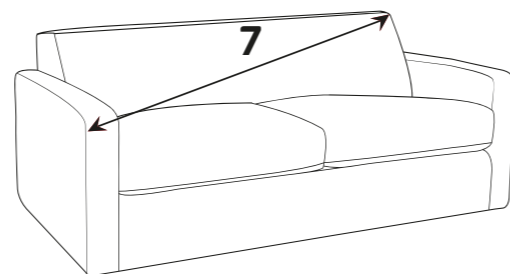

Love Chair Motion Lounger - LLR-S

Arm Chair Motion Lounger - 1LR-S

SUGGESTED ACCENT PIECE

Storage Footstool (FSS)

motion
lounger
motion made modern

ELSIE DIMENSIONS (CM)

EST = estimated weights

AVAILABLE PIECES	HEIGHT 1	WIDTH 2	DEPTH 3	SEAT HEIGHT 4	SEAT DEPTH 5	SEAT WIDTH 6	ACCESS DIAGONAL 7	OUTBACK HEIGHT 8	ARM HEIGHT 9	WEIGHT - MOTION LOUNGER(KG)	WEIGHT - STATIC (KG)
3 SEATER MOTION LOUNGER (3LR) / 3 SEATER SOFA (3ST)	96	213	98	56	57	143	229	79	60	93	62 (EST)
2 SEATER MOTION LOUNGER (2LR) / 2 SEATER SOFA (2ST)	96	180	98	56	57	112	200	79	60	85.5	58 (EST)
MOTION LOUNGER LOVE CHAIR (LLR) / LOVE CHAIR (LOV)	96	133	98	56	57	57	165	79	60	63 (EST)	51
MOTION LOUNGER ARMCHAIR (1LR) / ARMCHAIR (1ST)	96	117	98	56	57	46	152	79	60	57 (EST)	45 (EST)
ACCENT PIECES											
STORAGE FOOTSTOOL (FSS)	45	63	50	N/A	N/A	N/A	75	N/A	N/A	N/A	12.5

* Sumptuous feather filled arm pads for added comfort. 

* Motion Lounger features a built in USB/USB-C charging port.

* Serpentine seat springs & Silent Wire.

* Elasticated Back webbing.

DIMENSION GUIDE

Check the diagonal access dimension to ensure furniture will fit in your home.

1 - HEIGHT
2 - WIDTH

3 - DEPTH
4 - SEAT HEIGHT

5 - SEAT DEPTH (STD & PILLOW)
6 - SEAT WIDTH

7 - DIAGONAL ACCESS

Illustrations used for reference only.

Please note : All dimensions are approximate. Allow tolerance of +/- 2.5cm.