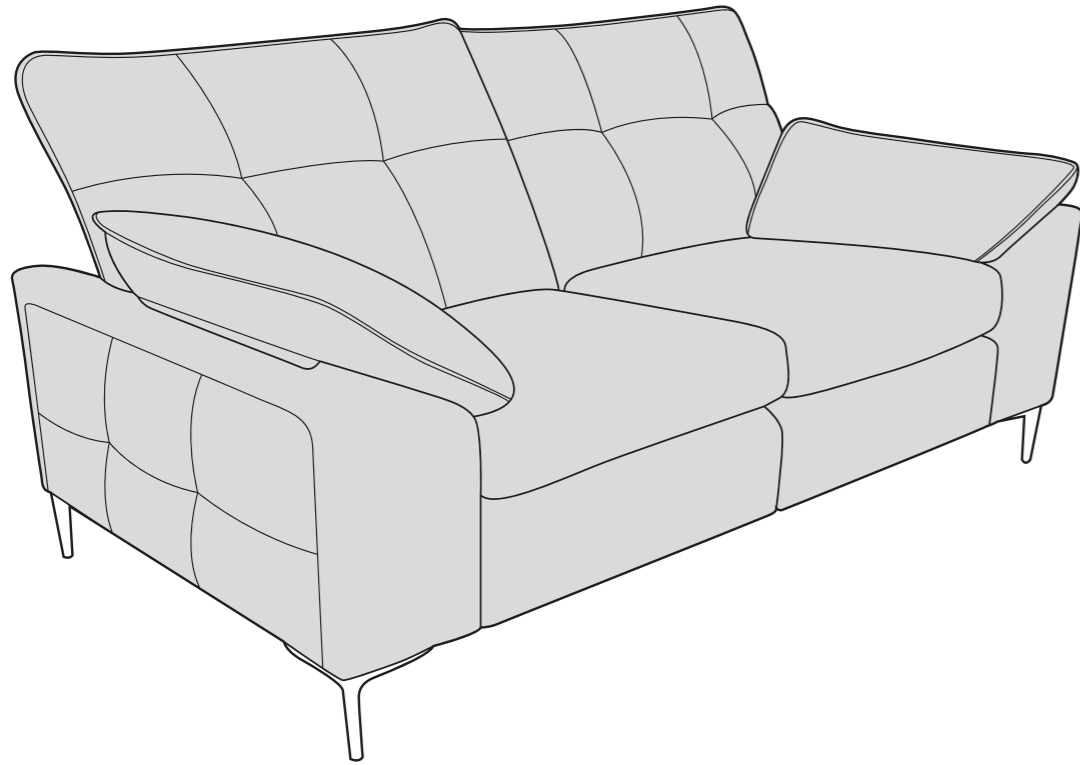

motion
lounger
motion made modern

DuoFlex

28/02/2024

ELSIE COVER GUIDE - STANDARD BACK - STATIC

Please use this guide when ordering the following pieces to clarify cover options.

3 Seater sofa - 3ST-S

2 Seater sofa - 2ST-S

Love Chair - LOV-S

Arm Chair 1ST-S

ELSIE COVER GUIDE - STANDARD BACK - MOTION LOUNGER

Please use this guide when ordering the following pieces to clarify cover options.

3 Seater Motion Lounger - 3LR-S

2 Seater Motion Lounger - 2LR-S

Love Chair Motion Lounger - LLR-S

Arm Chair Motion Lounger - 1LR-S

SUGGESTED ACCENT PIECE

Storage Footstool (FSS)

motion
lounger
motion made modern

ELSIE DIMENSIONS (CM)

EST = estimated weights

AVAILABLE PIECES	HEIGHT 1	WIDTH 2	DEPTH 3	SEAT HEIGHT 4	SEAT DEPTH 5	SEAT WIDTH 6	ACCESS DIAGONAL 7	OUTBACK HEIGHT 8	ARM HEIGHT 9	WEIGHT - MOTION LOUNGER(KG)	WEIGHT - STATIC (KG)
3 SEATER MOTION LOUNGER (3LR) / 3 SEATER SOFA (3ST)	96	213	98	56	57	143	229	79	60	93	62 (EST)
2 SEATER MOTION LOUNGER (2LR) / 2 SEATER SOFA (2ST)	96	180	98	56	57	112	200	79	60	85.5	58 (EST)
MOTION LOUNGER LOVE CHAIR (LLR) / LOVE CHAIR (LOV)	96	133	98	56	57	57	165	79	60	63 (EST)	51
MOTION LOUNGER ARMCHAIR (1LR) / ARMCHAIR (1ST)	96	117	98	56	57	46	152	79	60	57 (EST)	45 (EST)
ACCENT PIECES											
STORAGE FOOTSTOOL (FSS)	45	63	50	N/A	N/A	N/A	75	N/A	N/A	N/A	12.5

* Sumptuous feather filled arm pads for added comfort. 

* Motion Lounger features a built in USB/USB-C charging port.

* Serpentine seat springs & Silent Wire.

* Elasticated Back webbing.

DIMENSION GUIDE

Check the diagonal access dimension to ensure furniture will fit in your home.