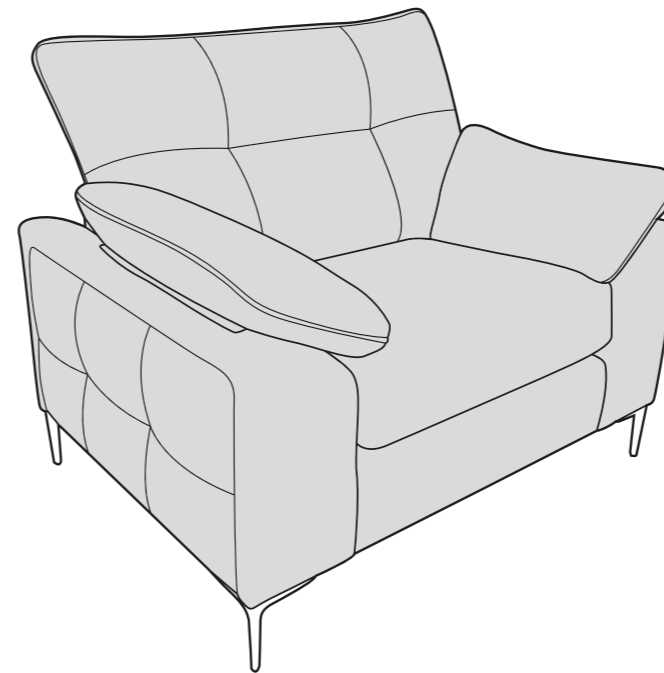

motion
lounger
motion made modern

DuoFlex

28/02/2024

ELSIE COVER GUIDE - STANDARD BACK - STATIC

Please use this guide when ordering the following pieces to clarify cover options.

3 Seater sofa - 3ST-S

2 Seater sofa - 2ST-S

Love Chair - LOV-S

Arm Chair 1ST-S

ELSIE COVER GUIDE - STANDARD BACK - MOTION LOUNGER

Please use this guide when ordering the following pieces to clarify cover options.

3 Seater Motion Lounger - 3LR-S

2 Seater Motion Lounger - 2LR-S

Love Chair Motion Lounger - LLR-S

Arm Chair Motion Lounger - 1LR-S

SUGGESTED ACCENT PIECE

Storage Footstool (FSS)

motion
lounger
motion made modern

ELSIE DIMENSIONS (CM)

EST = estimated weights

AVAILABLE PIECES	HEIGHT 1	WIDTH 2	DEPTH 3	SEAT HEIGHT 4	SEAT DEPTH 5	SEAT WIDTH 6	ACCESS DIAGONAL 7	OUTBACK HEIGHT 8	ARM HEIGHT 9	WEIGHT - MOTION LOUNGER(KG)	WEIGHT - STATIC (KG)
3 SEATER MOTION LOUNGER (3LR) / 3 SEATER SOFA (3ST)	96	213	98	56	57	143	229	79	60	93	62 (EST)
2 SEATER MOTION LOUNGER (2LR) / 2 SEATER SOFA (2ST)	96	180	98	56	57	112	200	79	60	85.5	58 (EST)
MOTION LOUNGER LOVE CHAIR (LLR) / LOVE CHAIR (LOV)	96	133	98	56	57	57	165	79	60	63 (EST)	51
MOTION LOUNGER ARMCHAIR (1LR) / ARMCHAIR (1ST)	96	117	98	56	57	46	152	79	60	57 (EST)	45 (EST)
ACCENT PIECES											
STORAGE FOOTSTOOL (FSS)	45	63	50	N/A	N/A	N/A	75	N/A	N/A	N/A	12.5

* Sumptuous feather filled arm pads for added comfort. 

* Motion Lounger features a built in USB/USB-C charging port.

* Serpentine seat springs & Silent Wire.

* Elasticated Back webbing.

DIMENSION GUIDE

Check the diagonal access dimension to ensure furniture will fit in your home.