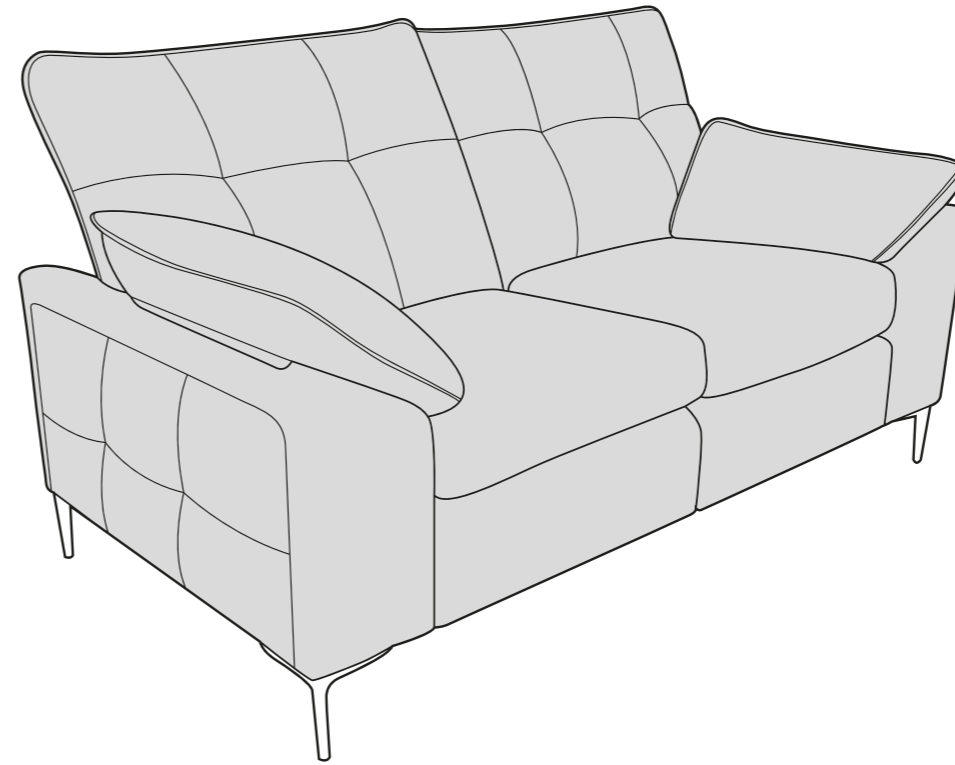

motion
lounger
motion made modern

DuoFlex

28/02/2024

ELSIE COVER GUIDE - STANDARD BACK - STATIC

Please use this guide when ordering the following pieces to clarify cover options.

3 Seater sofa - 3ST-S

2 Seater sofa - 2ST-S

Love Chair - LOV-S

Arm Chair 1ST-S

ELSIE COVER GUIDE - STANDARD BACK - MOTION LOUNGER

Please use this guide when ordering the following pieces to clarify cover options.

3 Seater Motion Lounger - 3LR-S

2 Seater Motion Lounger - 2LR-S

Love Chair Motion Lounger - LLR-S

Arm Chair Motion Lounger - 1LR-S

SUGGESTED ACCENT PIECE

Storage Footstool (FSS)

motion
lounger
motion made modern

ELSIE DIMENSIONS (CM)

EST = estimated weights

AVAILABLE PIECES	HEIGHT 1	WIDTH 2	DEPTH 3	SEAT HEIGHT 4	SEAT DEPTH 5	SEAT WIDTH 6	ACCESS DIAGONAL 7	OUTBACK HEIGHT 8	ARM HEIGHT 9	WEIGHT - MOTION LOUNGER(KG)	WEIGHT - STATIC (KG)
3 SEATER MOTION LOUNGER (3LR) / 3 SEATER SOFA (3ST)	96	213	98	56	57	143	229	79	60	93	62 (EST)
2 SEATER MOTION LOUNGER (2LR) / 2 SEATER SOFA (2ST)	96	180	98	56	57	112	200	79	60	85.5	58 (EST)
MOTION LOUNGER LOVE CHAIR (LLR) / LOVE CHAIR (LOV)	96	133	98	56	57	57	165	79	60	63 (EST)	51
MOTION LOUNGER ARMCHAIR (1LR) / ARMCHAIR (1ST)	96	117	98	56	57	46	152	79	60	57 (EST)	45 (EST)
ACCENT PIECES											
STORAGE FOOTSTOOL (FSS)	45	63	50	N/A	N/A	N/A	75	N/A	N/A	N/A	12.5

* Sumptuous feather filled arm pads for added comfort. 

* Motion Lounger features a built in USB/USB-C charging port.

* Serpentine seat springs & Silent Wire.

* Elasticated Back webbing.

DIMENSION GUIDE

Check the diagonal access dimension to ensure furniture will fit in your home.