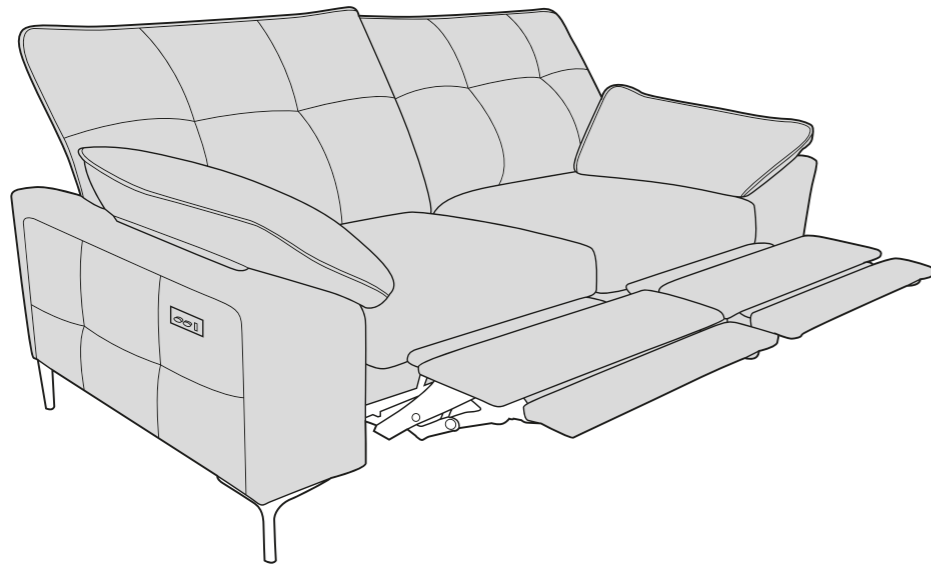

motion
lounger
motion made modern

DuoFlex

28/02/2024

ELSIE COVER GUIDE - STANDARD BACK - STATIC

Please use this guide when ordering the following pieces to clarify cover options.

3 Seater sofa - 3ST-S

2 Seater sofa - 2ST-S

Love Chair - LOV-S

Arm Chair 1ST-S

ELSIE COVER GUIDE - STANDARD BACK - MOTION LOUNGER

Please use this guide when ordering the following pieces to clarify cover options.

3 Seater Motion Lounger - 3LR-S

2 Seater Motion Lounger - 2LR-S

Love Chair Motion Lounger - LLR-S

Arm Chair Motion Lounger - 1LR-S

SUGGESTED ACCENT PIECE

Storage Footstool (FSS)

motion
lounger
motion made modern

ELSIE DIMENSIONS (CM)

EST = estimated weights

AVAILABLE PIECES	HEIGHT 1	WIDTH 2	DEPTH 3	SEAT HEIGHT 4	SEAT DEPTH 5	SEAT WIDTH 6	ACCESS DIAGONAL 7	OUTBACK HEIGHT 8	ARM HEIGHT 9	WEIGHT - MOTION LOUNGER(KG)	WEIGHT - STATIC (KG)
3 SEATER MOTION LOUNGER (3LR) / 3 SEATER SOFA (3ST)	96	213	98	56	57	143	229	79	60	93	62 (EST)
2 SEATER MOTION LOUNGER (2LR) / 2 SEATER SOFA (2ST)	96	180	98	56	57	112	200	79	60	85.5	58 (EST)
MOTION LOUNGER LOVE CHAIR (LLR) / LOVE CHAIR (LOV)	96	133	98	56	57	57	165	79	60	63 (EST)	51
MOTION LOUNGER ARMCHAIR (1LR) / ARMCHAIR (1ST)	96	117	98	56	57	46	152	79	60	57 (EST)	45 (EST)
ACCENT PIECES											
STORAGE FOOTSTOOL (FSS)	45	63	50	N/A	N/A	N/A	75	N/A	N/A	N/A	12.5

* Sumptuous feather filled arm pads for added comfort. 

* Motion Lounger features a built in USB/USB-C charging port.

* Serpentine seat springs & Silent Wire.

* Elasticated Back webbing.

DIMENSION GUIDE

Check the diagonal access dimension to ensure furniture will fit in your home.