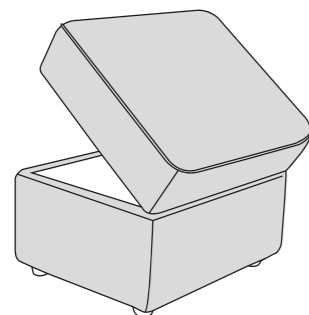

Love Chair - LOV-S

Arm Chair 1ST-S

ELSIE COVER GUIDE - STANDARD BACK - MOTION LOUNGER

Please use this guide when ordering the following pieces to clarify cover options.

3 Seater Motion Lounger - 3LR-S

2 Seater Motion Lounger - 2LR-S

Love Chair Motion Lounger - LLR-S

Arm Chair Motion Lounger - 1LR-S

SUGGESTED ACCENT PIECE

Storage Footstool (FSS)

motion
lounger
motion made modern

ELSIE DIMENSIONS (CM)

EST = estimated weights

AVAILABLE PIECES	HEIGHT 1	WIDTH 2	DEPTH 3	SEAT HEIGHT 4	SEAT DEPTH 5	SEAT WIDTH 6	ACCESS DIAGONAL 7	OUTBACK HEIGHT 8	ARM HEIGHT 9	WEIGHT - MOTION LOUNGER(KG)	WEIGHT - STATIC (KG)
3 SEATER MOTION LOUNGER (3LR) / 3 SEATER SOFA (3ST)	96	213	98	56	57	143	229	79	60	93	62 (EST)
2 SEATER MOTION LOUNGER (2LR) / 2 SEATER SOFA (2ST)	96	180	98	56	57	112	200	79	60	85.5	58 (EST)
MOTION LOUNGER LOVE CHAIR (LLR) / LOVE CHAIR (LOV)	96	133	98	56	57	57	165	79	60	63 (EST)	51
MOTION LOUNGER ARMCHAIR (1LR) / ARMCHAIR (1ST)	96	117	98	56	57	46	152	79	60	57 (EST)	45 (EST)
ACCENT PIECES											
STORAGE FOOTSTOOL (FSS)	45	63	50	N/A	N/A	N/A	75	N/A	N/A	N/A	12.5

* Sumptuous feather filled arm pads for added comfort. 

* Motion Lounger features a built in USB/USB-C charging port.

* Serpentine seat springs & Silent Wire.

* Elasticated Back webbing.

DIMENSION GUIDE

Check the diagonal access dimension to ensure furniture will fit in your home.