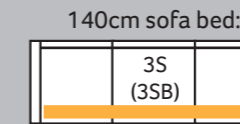

SOFABEDS: 2 SLEEP OPTIONS

STANDARD ACTION & FOAM MATTRESS

A three fold metal action with a sprung 'polyprop' base. Complemented by a high performance foam mattress. For occasional use only.

Mattress Thickness: 6cm

Mattress Length: 185cm

3 fold action is 140Kg total max occupancy weight