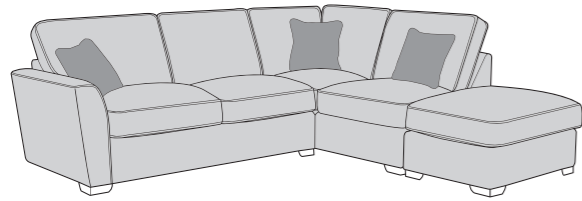

Please note that colour shadings can vary slightly from each roll of fabric.
We cannot guarantee a precise match to these samples or between cut lengths and upholstered goods.

foamflex™
Award Winning Seating Technology

21/02/2023

ATLANTIS COVER GUIDE - STANDARD BACK

Please use this guide when ordering the following pieces to clarify cover options.

STANDARD BACK

LH2, RFC, FST (L2, RFC, P) Group

FST, LFC, RH2 (P, LFC, R2) Group

L2C, RH2 (L2C, R2) Group

LH2, COR, RH2 (L2, CO, R2) Group

LH1, COR, RH1 (L1, CO, R1) Group

ALU (AU)

4 Seater modular sofa (4MD)

3 Seater sofa (3ST)

2 Seater sofa (2ST)

Love chair (LOV)

Arm chair (1ST)

3 Seater Sofa Bed (3SB, 3DB)

(Available in Standard or Deluxe)

2 Seater Sofa Bed (2SB, 2DB)

(Available in Standard or Deluxe)

Chair Sofa Bed (1SB, 1DB)

(Available in Standard or Deluxe)

Standard Back Scatter Cushions