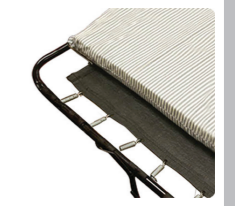

ATLANTIS DIMENSIONS (CM)