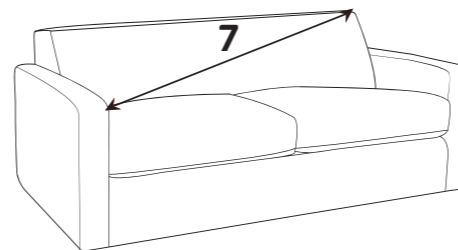

* Fibre filled scatters included.

* Award winning foamflex seat interior with 5 year guarantee.

* Serpentine seat springs & silent wire.

* Superloop back springs.

DIMENSION GUIDE

1 - HEIGHT
2 - WIDTH

3 - DEPTH
4 - SEAT HEIGHT

5 - SEAT DEPTH (STD & PILLOW)
6 - SEAT WIDTH

7 - DIAGONAL ACCESS
8 - OUTBACK HEIGHT
9 - ARM HEIGHT

Illustrations used for reference only.

Check the diagonal access dimension to ensure furniture will fit in your home.