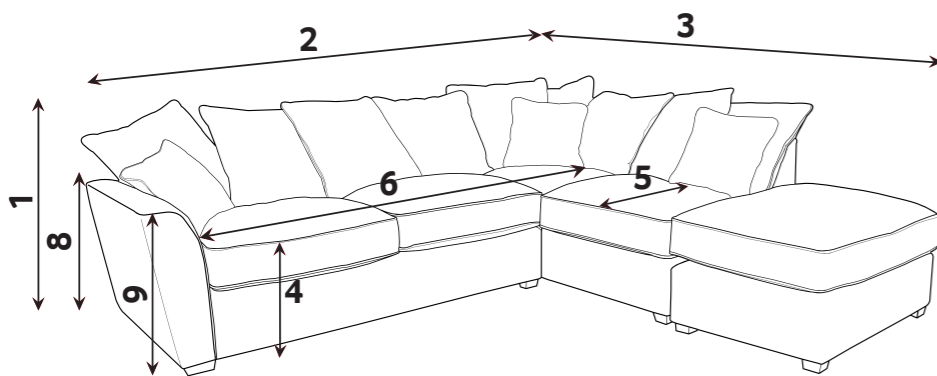

* Hardwood & composite board frame.

* Dowelled, screwed, glued & stapled joinery.

* Chrome & Wood foot options.

* Fibre filled backs for added comfort.

* Reversible pillow back cushions for durability and comfort.

* Fibre filled scatters included.

* Award winning foamflex seat interior with 5 year guarantee.

* Serpentine seat springs & silent wire.

* Superloop back springs.

DIMENSION GUIDE