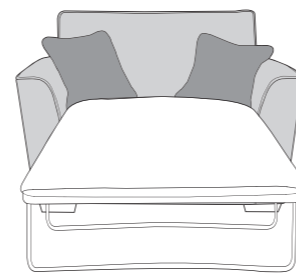

L2C, RH2 (L2C, R2) Group

LH2, COR, RH2 (L2, CO, R2) Group

LH1, COR, RH1 (L1, CO, R1) Group

ALU (AU)

4 Seater modular sofa (4MD)

3 Seater sofa (3ST)

2 Seater sofa (2ST)

Love chair (LOV)

Arm chair (1ST)

3 Seater Sofa Bed (3SB, 3DB)

(Available in Standard or Deluxe)

2 Seater Sofa Bed (2SB, 2DB)

(Available in Standard or Deluxe)

Chair Sofa Bed (1SB, 1DB)

(Available in Standard or Deluxe)

Standard Back Scatter Cushions

Front = Cover 2
Piping = Cover 1
Back = Cover 1

ATLANTIS COVER GUIDE - PILLOW BACK

Please use this guide when ordering the following pieces to clarify cover options.

PILLOW BACK

LH2, RFC, FST (L2, RFC, P) Group