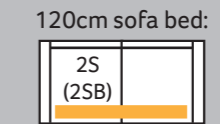

140cm sofa bed:
Mattress Width:133cm