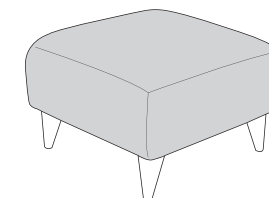

## FST, LFC, RH3 (P, LFC, R3) Group

**2 Seater Sofa (2ST)**

**Love Chair (LOV)**

**Arm Chair (1ST)**

-  **COVER 1**  
(BODY)
-  **COVER 2**  
(SCATTER)

### Scatter Cushions

Front = Cover 2  
Piping = Cover 1  
Back = Cover 1

## ACCENT PIECES

**George  
Accent Chair (ACH)**

**Large  
Footstool P (FST)**

**Storage  
Footstool (FSS)**

**Large Style  
Footstool (FST)**

**Small Style  
Footstool (FST)**

# LORNA DIMENSIONS (CM)

AVAILABLE PIECES	HEIGHT 1	WIDTH 2	DEPTH 3	SEAT HEIGHT 4	SEAT DEPTH (STD) 5	SEAT WIDTH 6	ACCESS DIAGONAL 7	WEIGHT (KG)	SCATTER CUSHIONS
L3, RFC, P GROUP or R3, LFC, P GROUP	92	282	251	53	56	N/A	N/A	100.5	2
L3/R3 UNIT	92	186	96	53	56	149	204	53	1
LFC/RFC UNIT	92	178	96	53	56	137	200	47.5	1
3 SEATER SOFA	93	203	97	50	56	127	218	70	2
2 SEATER SOFA	93	175	97	50	56	102	195	60	2
LOVE CHAIR	93	136	97	50	56	63	160	52.5	2
ARM CHAIR	93	101	97	50	56	66	133	43	1
<b>SOFA BEDS - STD BACK ONLY</b>									
2S - 120cm STANDARD SOFA BED	93	175	97	50	56	99	193	73	2
2D - 120cm DELUXE SOFA BED	93	175	97	50	56	99	193	90.5	2
<b>OPEN DEPTH OF SOFA BEDS 226CM</b>									
<b>ACCENT PIECES</b>									
ACCENT CHAIR	80	67	78	47	50	N/A	84	12.5	N/A
FOOTSTOOL (P)	53	73	96	N/A	N/A	N/A	115	17	N/A
STORAGE STOOL (F)	43	63	50	N/A	N/A	N/A	75	13	N/A
LARGE STYLE FOOTSTOOL	40	103	63	N/A	N/A	N/A	115	15	N/A
SMALL STYLE FOOTSTOOL	40	63	63	N/A	N/A	N/A	83	11.5	N/A