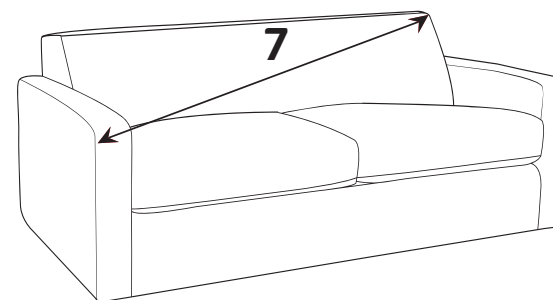

# LORNA DIMENSIONS (CM)

AVAILABLE PIECES	HEIGHT 1	WIDTH 2	DEPTH 3	SEAT HEIGHT 4	SEAT DEPTH (STD) 5	SEAT WIDTH 6	ACCESS DIAGONAL 7	WEIGHT (KG)	SCATTER CUSHIONS
L3, RFC, P GROUP or R3, LFC, P GROUP	92	282	251	53	56	N/A	N/A	100.5	2
L3/R3 UNIT	92	186	96	53	56	149	204	53	1
LFC/RFC UNIT	92	178	96	53	56	137	200	47.5	1
3 SEATER SOFA	93	203	97	50	56	127	218	70	2
2 SEATER SOFA	93	175	97	50	56	102	195	60	2
LOVE CHAIR	93	136	97	50	56	63	160	52.5	2
ARM CHAIR	93	101	97	50	56	66	133	43	1
<b>SOFA BEDS - STD BACK ONLY</b>									
2S - 120cm STANDARD SOFA BED	93	175	97	50	56	99	193	73	2
2D - 120cm DELUXE SOFA BED	93	175	97	50	56	99	193	90.5	2
<b>OPEN DEPTH OF SOFA BEDS 226CM</b>									
<b>ACCENT PIECES</b>									
ACCENT CHAIR	80	67	78	47	50	N/A	84	12.5	N/A
FOOTSTOOL (P)	53	73	96	N/A	N/A	N/A	115	17	N/A
STORAGE STOOL (F)	43	63	50	N/A	N/A	N/A	75	13	N/A
LARGE STYLE FOOTSTOOL	40	103	63	N/A	N/A	N/A	115	15	N/A
SMALL STYLE FOOTSTOOL	40	63	63	N/A	N/A	N/A	83	11.5	N/A

## DIMENSION GUIDE

Check the diagonal access dimension to ensure furniture will fit in your home.

1 - HEIGHT  
2 - WIDTH

3 - DEPTH  
4 - SEAT HEIGHT

5 - SEAT DEPTH (STD & PILLOW)  
6 - SEAT WIDTH

7 - DIAGONAL ACCESS