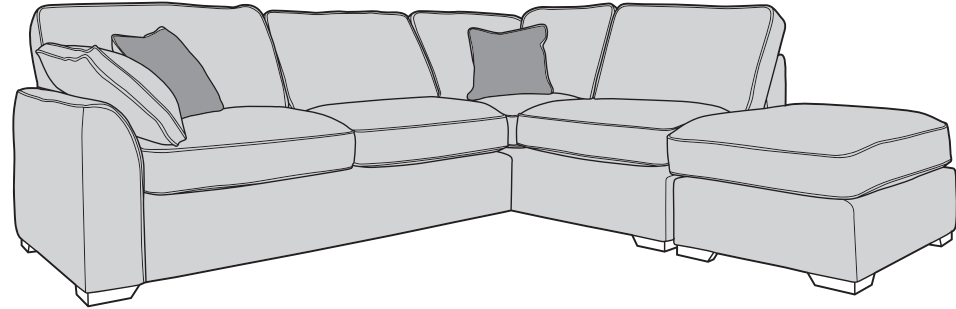

## LH3, RFC, FST (L3, RFC, P) Group

**3 Seater Sofa (3ST)**

**2 Seater Sofa Bed (2SB/2DB)**

120cm sofa bed:

Mattress Width: 114cm

Sofa beds available as standard back only