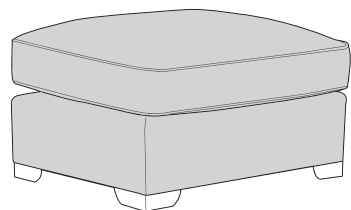

**Large
Footstool P (FST)**