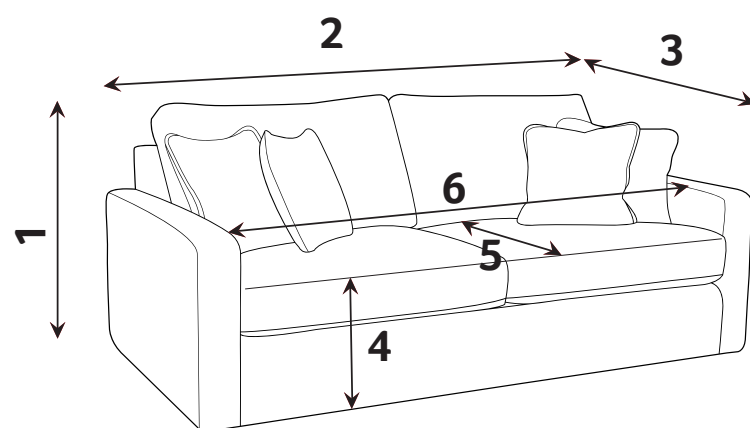

# LORNA DIMENSIONS (CM)

AVAILABLE PIECES	HEIGHT 1	WIDTH 2	DEPTH 3	SEAT HEIGHT 4	SEAT DEPTH (STD) 5	SEAT WIDTH 6	ACCESS DIAGONAL 7	WEIGHT (KG)	SCATTER CUSHIONS
L3, RFC, P GROUP or R3, LFC, P GROUP	92	282	251	53	56	N/A	N/A	100.5	2
L3/R3 UNIT	92	186	96	53	56	149	204	53	1
LFC/RFC UNIT	92	178	96	53	56	137	200	47.5	1
3 SEATER SOFA	93	203	97	50	56	127	218	70	2
2 SEATER SOFA	93	175	97	50	56	102	195	60	2
LOVE CHAIR	93	136	97	50	56	63	160	52.5	2
ARM CHAIR	93	101	97	50	56	66	133	43	1
<b>SOFA BEDS - STD BACK ONLY</b>									
2S - 120cm STANDARD SOFA BED	93	175	97	50	56	99	193	73	2
2D - 120cm DELUXE SOFA BED	93	175	97	50	56	99	193	90.5	2
<b>OPEN DEPTH OF SOFA BEDS 226CM</b>									
<b>ACCENT PIECES</b>									
ACCENT CHAIR	80	67	78	47	50	N/A	84	12.5	N/A
FOOTSTOOL (P)	53	73	96	N/A	N/A	N/A	115	17	N/A
STORAGE STOOL (F)	43	63	50	N/A	N/A	N/A	75	13	N/A
LARGE STYLE FOOTSTOOL	40	103	63	N/A	N/A	N/A	115	15	N/A
SMALL STYLE FOOTSTOOL	40	63	63	N/A	N/A	N/A	83	11.5	N/A

## DIMENSION GUIDE

Check the diagonal access dimension to ensure furniture will fit in your home.

1 - HEIGHT  
2 - WIDTH

3 - DEPTH  
4 - SEAT HEIGHT

5 - SEAT DEPTH (STD & PILLOW)  
6 - SEAT WIDTH

7 - DIAGONAL ACCESS