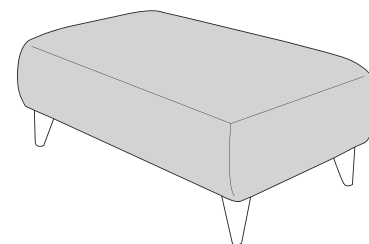

## FST, LFC, RH3 (P, LFC, R3) Group

**2 Seater Sofa (2ST)**

**Love Chair (LOV)**

**Arm Chair (1ST)**

-  **COVER 1**  
(BODY)
-  **COVER 2**  
(SCATTER)

### Scatter Cushions

Front = Cover 2  
Piping = Cover 1  
Back = Cover 1

## ACCENT PIECES

**George  
Accent Chair (ACH)**

**Large  
Footstool P (FST)**

**Storage  
Footstool (FSS)**

**Large Style  
Footstool (FST)**

**Small Style  
Footstool (FST)**

# LORNA DIMENSIONS (CM)

AVAILABLE PIECES	HEIGHT 1	WIDTH 2	DEPTH 3	SEAT HEIGHT 4	SEAT DEPTH (STD) 5	SEAT WIDTH 6	ACCESS DIAGONAL 7	WEIGHT (KG)	SCATTER CUSHIONS
L3, RFC, P GROUP or R3, LFC, P GROUP	92	282	251	53	56	N/A	N/A	100.5	2
L3/R3 UNIT	92	186	96	53	56	149	204	53	1
LFC/RFC UNIT	92	178	96	53	56	137	200	47.5	1
3 SEATER SOFA	93	203	97	50	56	127	218	70	2
2 SEATER SOFA	93	175	97	50	56	102	195	60	2
LOVE CHAIR	93	136	97	50	56	63	160	52.5	2
ARM CHAIR	93	101	97	50	56	66	133	43	1
<b>SOFA BEDS - STD BACK ONLY</b>									
2S - 120cm STANDARD SOFA BED	93	175	97	50	56	99	193	73	2
2D - 120cm DELUXE SOFA BED	93	175	97	50	56	99	193	90.5	2
<b>OPEN DEPTH OF SOFA BEDS 226CM</b>									
<b>ACCENT PIECES</b>									
ACCENT CHAIR	80	67	78	47	50	N/A	84	12.5	N/A
FOOTSTOOL (P)	53	73	96	N/A	N/A	N/A	115	17	N/A
STORAGE STOOL (F)	43	63	50	N/A	N/A	N/A	75	13	N/A
LARGE STYLE FOOTSTOOL	40	103	63	N/A	N/A	N/A	115	15	N/A
SMALL STYLE FOOTSTOOL	40	63	63	N/A	N/A	N/A	83	11.5	N/A