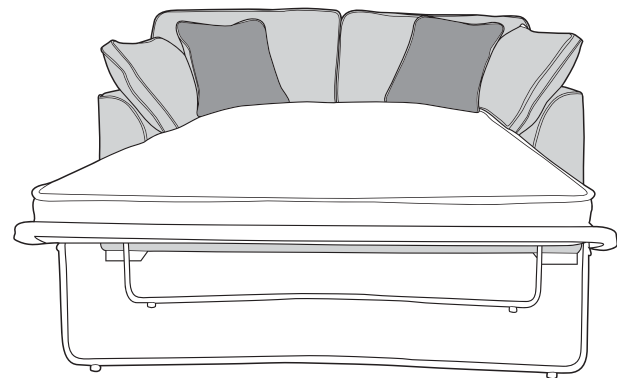

# LORNA COVER GUIDE - STANDARD BACK ONLY

Please use this guide when ordering the following pieces to clarify cover options.

## LH3, RFC, FST (L3, RFC, P) Group

**3 Seater Sofa (3ST)**

**2 Seater Sofa Bed (2SB/2DB)**

## FST, LFC, RH3 (P, LFC, R3) Group

**2 Seater Sofa (2ST)**

**Love Chair (LOV)**

**Arm Chair (1ST)**

-  **COVER 1**  
(BODY)
-  **COVER 2**  
(SCATTER)

120cm sofa bed:

Mattress Width: 114cm

Sofa beds available as standard back only