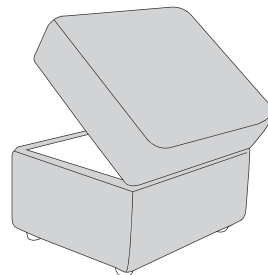

### Scatter Cushions

Front = Cover 2  
Piping = Cover 1  
Back = Cover 1

## ACCENT PIECES

**George  
Accent Chair (ACH)**

**Large  
Footstool P (FST)**

**Storage  
Footstool (FSS)**

**Large Style  
Footstool (FST)**

**Small Style  
Footstool (FST)**

# LORNA DIMENSIONS (CM)

AVAILABLE PIECES	HEIGHT 1	WIDTH 2	DEPTH 3	SEAT HEIGHT 4	SEAT DEPTH (STD) 5	SEAT WIDTH 6	ACCESS DIAGONAL 7	WEIGHT (KG)	SCATTER CUSHIONS
L3, RFC, P GROUP or R3, LFC, P GROUP	92	282	251	53	56	N/A	N/A	100.5	2
L3/R3 UNIT	92	186	96	53	56	149	204	53	1
LFC/RFC UNIT	92	178	96	53	56	137	200	47.5	1
3 SEATER SOFA	93	203	97	50	56	127	218	70	2
2 SEATER SOFA	93	175	97	50	56	102	195	60	2
LOVE CHAIR	93	136	97	50	56	63	160	52.5	2
ARM CHAIR	93	101	97	50	56	66	133	43	1
<b>SOFA BEDS - STD BACK ONLY</b>									
2S - 120cm STANDARD SOFA BED	93	175	97	50	56	99	193	73	2
2D - 120cm DELUXE SOFA BED	93	175	97	50	56	99	193	90.5	2
<b>OPEN DEPTH OF SOFA BEDS 226CM</b>									
<b>ACCENT PIECES</b>									
ACCENT CHAIR	80	67	78	47	50	N/A	84	12.5	N/A
FOOTSTOOL (P)	53	73	96	N/A	N/A	N/A	115	17	N/A
STORAGE STOOL (F)	43	63	50	N/A	N/A	N/A	75	13	N/A
LARGE STYLE FOOTSTOOL	40	103	63	N/A	N/A	N/A	115	15	N/A
SMALL STYLE FOOTSTOOL	40	63	63	N/A	N/A	N/A	83	11.5	N/A